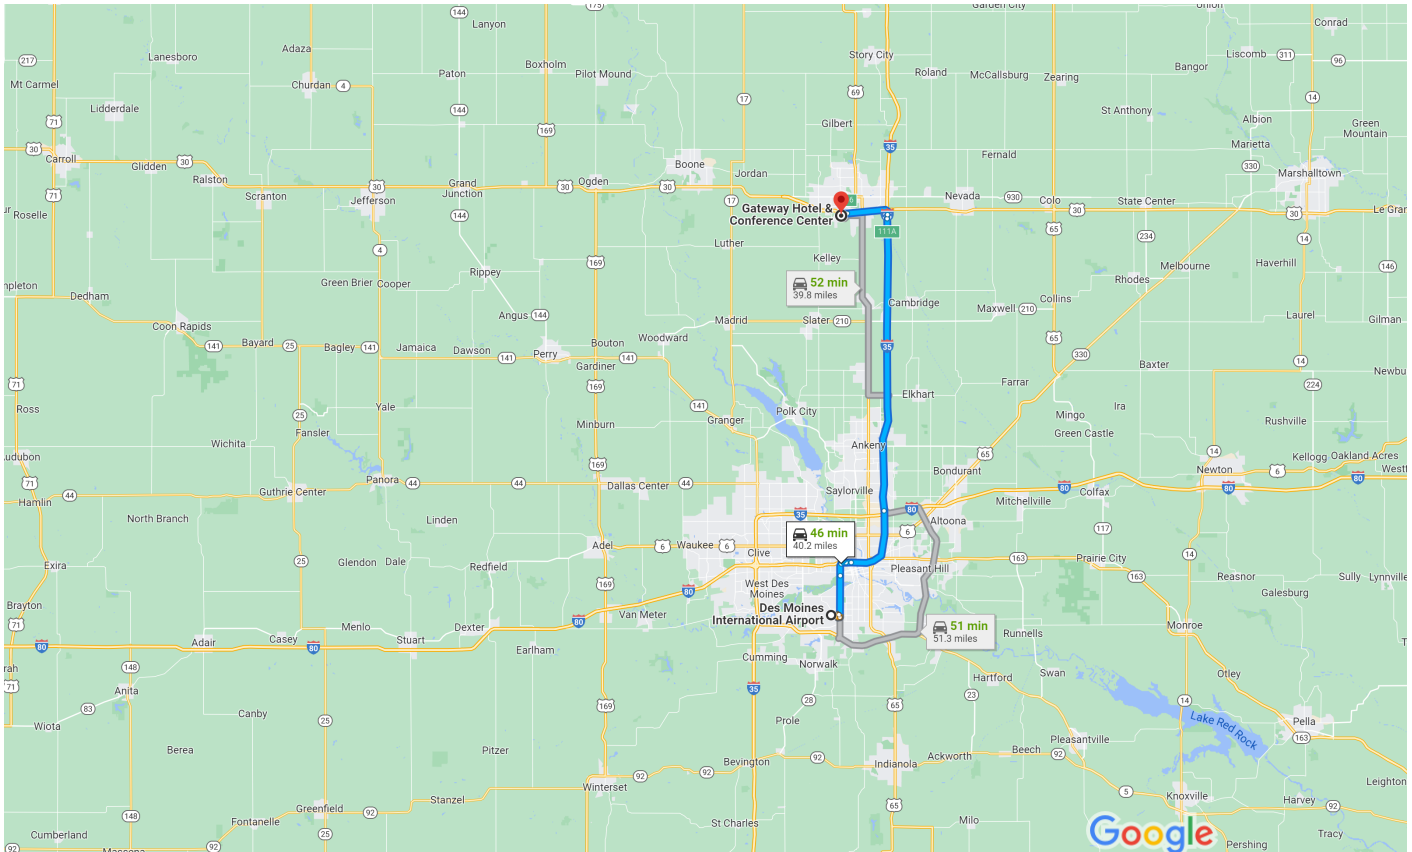

Des Moines International Airport to Gateway Hotel & Conference Center, 2100 Green Hills Dr, Ames, IA 50014

Drive 40.2 miles, 46 min

Map data ©2023 Google 5 mi

Des Moines International Airport
5800 Fleur Dr, Des Moines, IA 50321

Get on I-235 E from Fleur Dr and Martin Luther King Jr Pkwy

- 15 min (5.7 mi)
- ↑ 1. Head west on Cowles Dr toward Duck Pond Rd
0.4 mi
- ↶ 2. Turn left onto Fleur Dr
3.4 mi
- ↑ 3. Continue onto Martin Luther King Jr Pkwy
1.0 mi
- ↑ 4. Continue onto 19th Pl
0.1 mi
- ↗ 5. Turn right onto the ramp to I-235 E
0.4 mi
- ↶ 6. Keep left, follow signs for I-235 E and merge onto I-235 E
0.4 mi

Continue on I-235 E. Take I-35 N to S University Blvd in Ames. Take exit 146 from US-30 W

-
- 31 min (34.2 mi)
-  7. Merge onto I-235 E

6.3 mi
 -  8. Continue onto I-35 N

23.7 mi
 -  9. Use the right 2 lanes to take exit 111A-111B for U.S.30 E toward Nevada

0.3 mi
 -  10. Keep left and merge onto US-30 W

3.6 mi
 -  11. Take exit 146 for University Blvd toward Iowa State Univ

0.2 mi
 -  12. Keep left at the fork, follow signs for Research Pk

0.1 mi

Continue on S University Blvd to your destination