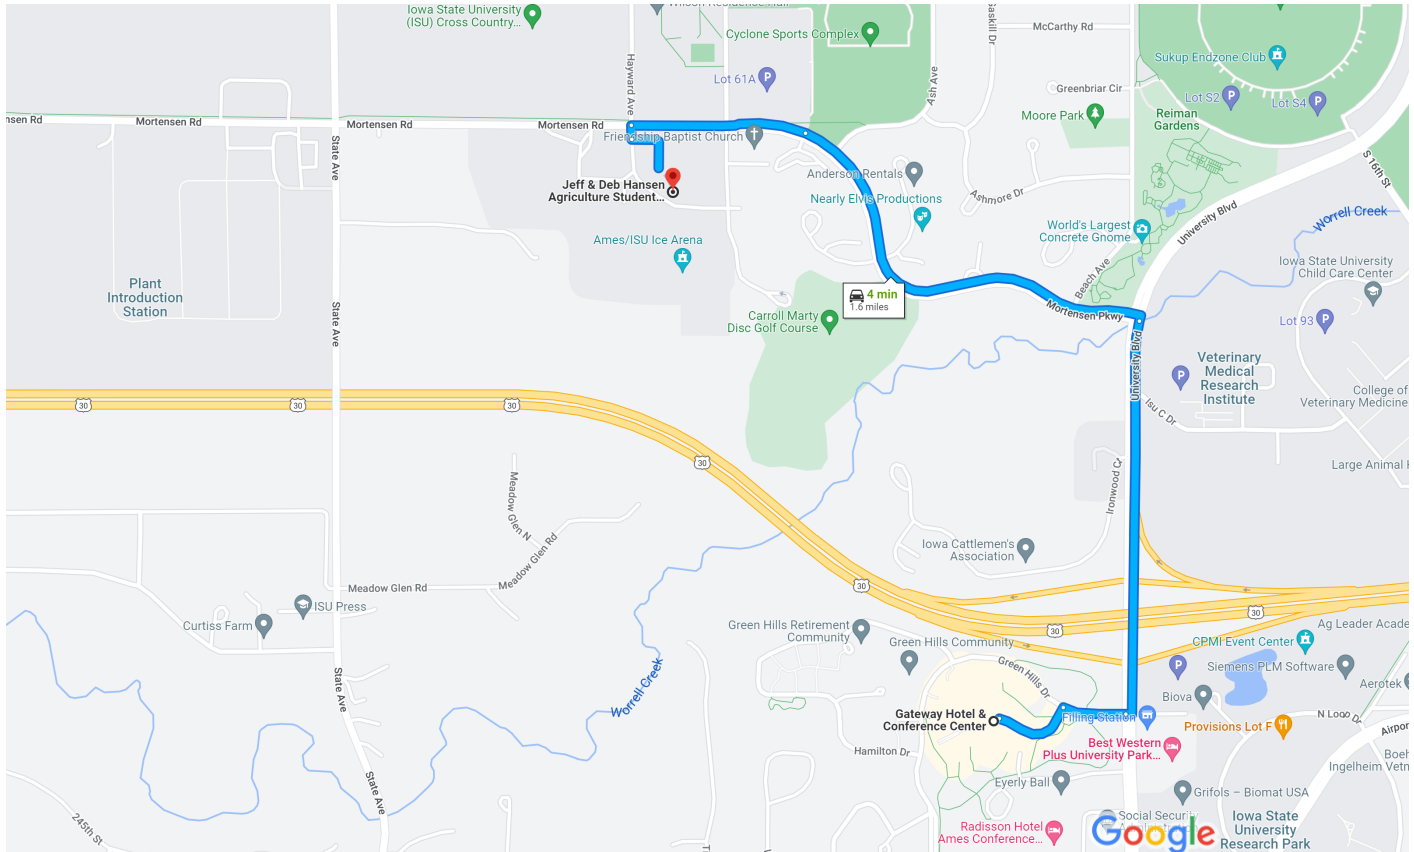

Gateway Hotel & Conference Center, 2100 Green Hills Dr, Ames, IA 50014 to Jeff & Deb Hansen Agriculture Student Learning Center, 2508 Mortensen Rd, Ames, IA 50014 Drive 1.6 miles, 4 min

Map data ©2023 Google 500 ft

Gateway Hotel & Conference Center
2100 Green Hills Dr, Ames, IA 50014

- ↑ 1. Head east toward Green Hills Dr
0.1 mi
- ➔ 2. Turn right onto Green Hills Dr
423 ft
- ↶ 3. Turn left onto S University Blvd
0.5 mi
- ↶ 4. Turn left onto Mortensen Pkwy
0.6 mi
- ↑ 5. Continue onto Mortensen Rd
0.2 mi
- ↶ 6. Turn left at Hayward Ave
92 ft
- ↶ 7. Turn left
Destination will be on the left
361 ft

Jeff & Deb Hansen Agriculture Student Learning Center

2508 Mortensen Rd, Ames, IA 50014